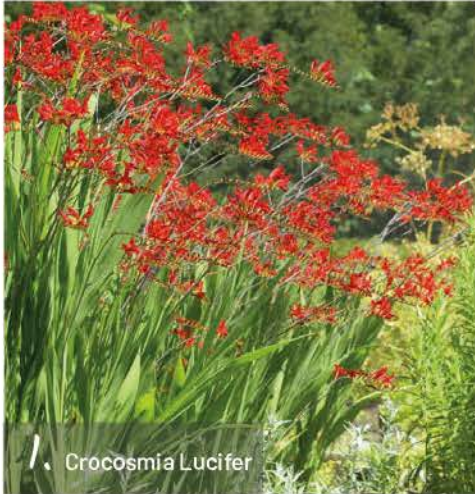

### List of plants that attract bees & butterflies

- Anemone (p. 16)
- Biodiversity Summer Mixture (p. 4)
- Crocosmia (p. 17)
- Dahlia (mignon, topmix, collarete, classic, orchid types (p. 8-9)
- Echinacea (p. 20)
- Gladiolus (p. 11-12)
- Eremurus (p. 17)
- Gladiolus callianthus (p. 17)
- Iris hollandica (p. 17)
- Ixia (p.17)
- Liatris (p. 21)
- Lupinus (p.21)
- Mirabilis (p. 17)
- Papaver (p.21)
- Rudbeckia (p.21)
- Tritoma (Kniphofia) (p.21)

# Top 10

1. Crocosmia Lucifer

2. Gladiolus Large Flowering Mix

3. Nerine bowdenii

4. Liatris spicata

5. Lilium Oriental Mix

6. Convallaria majalis

FRIENDLY