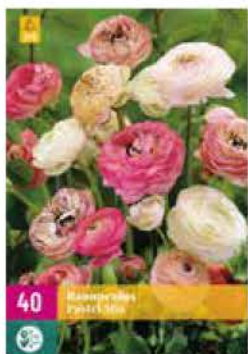

133.058 size 5/6
Ranunculus
Pastel Mix