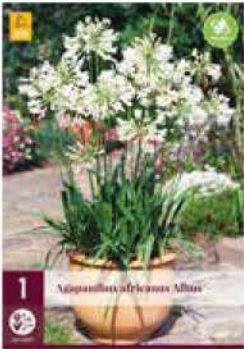

**10 SEEDLING DAHLIAS
DECORATIVE MIX**

134.325 134.326
size I outer with 6 netlons

Perennials

COMING BACK YEAR AFTER YEAR

Perennials

120.200 size 1/2
Agapanthus africanus
Albus

120.240 size 1/2
Agapanthus Black
Buddhist