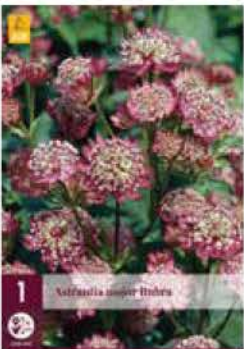

121.550 size I
Astrantia Major Rubra