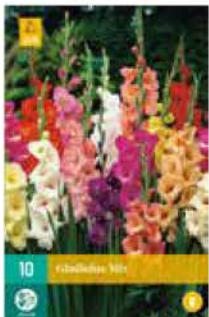

LARGE FLOWERING - CONT'D -

105.730 size 12/14
Rose Supreme

105.735 size 12/14
Sapporo

105.740 size 12/14
Speed Date

105.760 size 12/14
Traderhorn

105.790 size 12/14
White Prosperity

105.850 size 12/14
Large Flowering
Mix