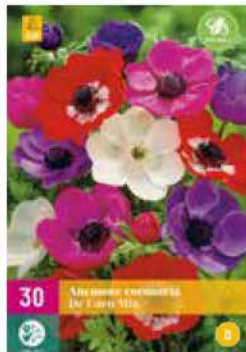

VARIOUS
BULBS A - Z

132.725 size 5/6
Anemone de Caen Mix