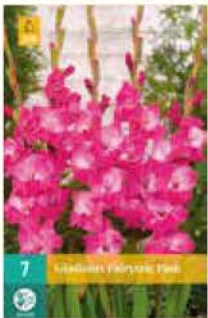

105.166 size 12/14
Fairytale Pink