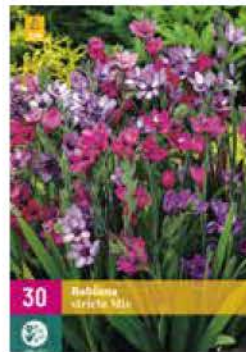

132.760 size 5/+
Babiana stricta Mix