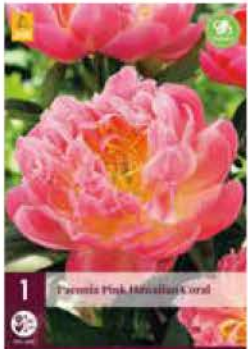

Perennials

126.640 size 2/3
Paeonia Pink
Hawaiian Coral