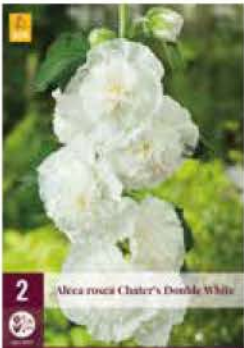

120.397 size I
Alcea rosea Double
White